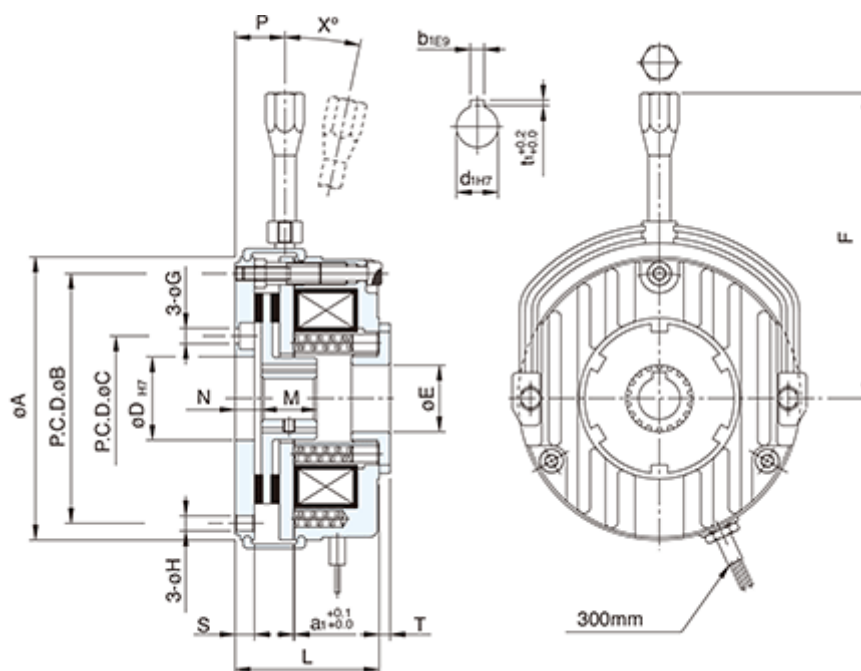

# Data Sheet

Article number: 2599601480335

Description: CT Brake complete ABS048AA  
205VDC 480Nm Hub Bore Keyway Ø35mm

## Measures

A = 302	F = 504	T =
a1 = 0.5	G = 11	t1 = 3.8
B = 278	H = 11	X = 12
b1 = 10	L = 119	
C = 140	M = 45	
D = 120.3	N = 17	
d1 = 35	P = 70	
E = 115	S = 12.5	